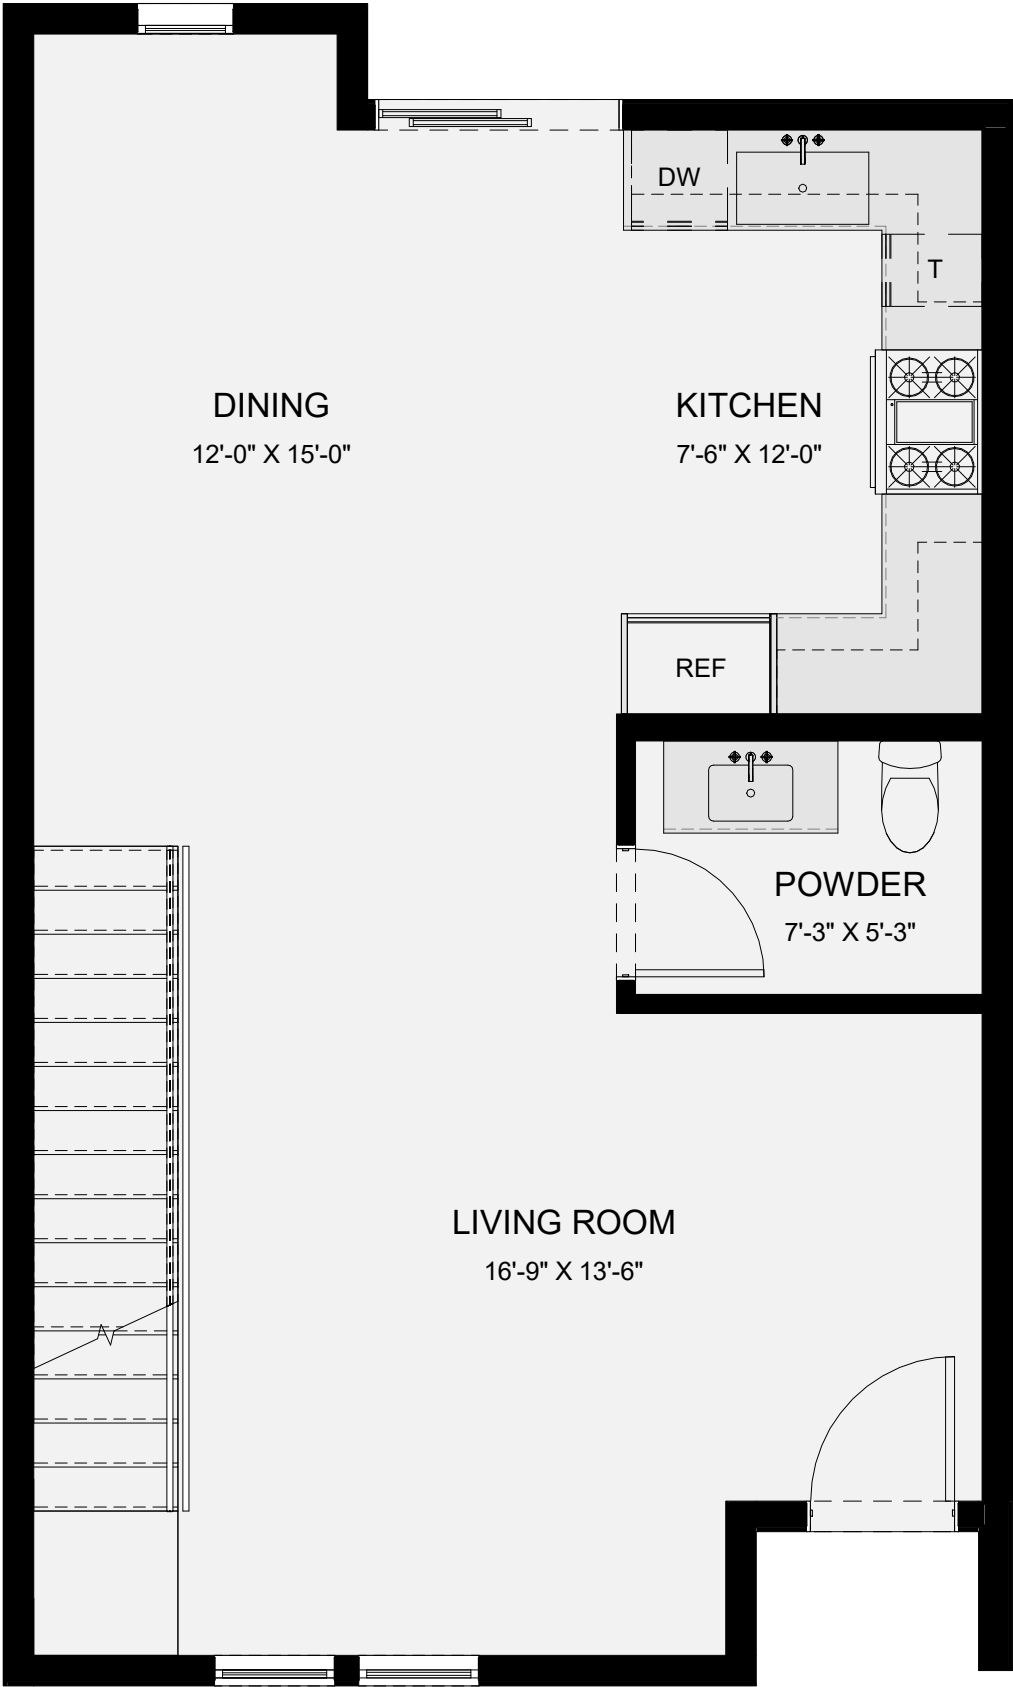

**GARAGE**  
19'-9" X 18'-6"

**STORAGE**  
11'-0" X 6'-6"

**BATH 0**  
5'-3" X 6'-0"

**DINING**  
12'-0" X 15'-0"

**KITCHEN**  
7'-6" X 12'-0"

**POWDER**  
7'-3" X 5'-3"

**LIVING ROOM**  
16'-9" X 13'-6"

DW

T

REF